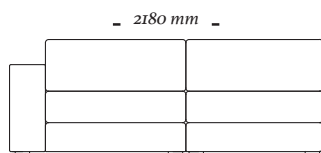

3 Lugares c/ 1 br 18cm
2180x960x820mm