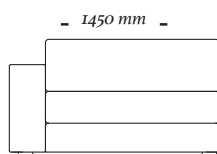

K U R I

---

3 Lugares c/ 1 br 11cm
2110x960x820mm

3 Lugares c/ 1 br 18cm
2180x960x820mm