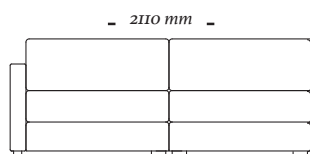

3 Lugares c/ 1 br 11cm
2110x960x820mm