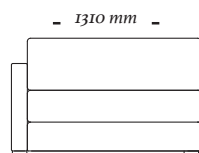

# K U R I

---

**Mod c/ 2 br 11cm Assento 1200mm**  
*1420x960x820mm*

**Mod c/ 2 br 18cm Assento 1200mm**  
*1560x960x820mm*

**Mod c/ 2 br 25cm Assento 1200mm**  
*1700x960x820mm*

**Chaise Longue c/ 1 br 11cm Assento 1200mm**  
*1310x1570x820mm*