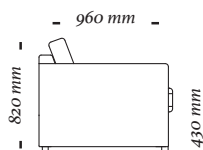

Mod c/ 1 br 11cm Assento 1200mm
1310x960x820mm