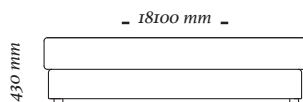

# K U R I

---

**4 Lugares c/ 2 br 18cm**  
*2760x960x820mm*

**4 Lugares c/ 2 br 25cm**  
*2900x960x820mm*

**Banqueta Quadrada**  
*1000x1000x430mm*

**Banqueta Retangular**  
*1810x1000x430mm*

**Canto**  
*920x920x770mm*