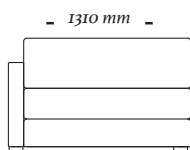

Mod c/ 1 br 11cm Assento 1200mm
1310x960x820mm