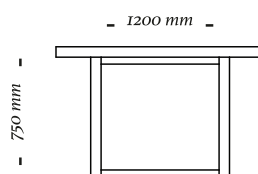

## **COMPOSÊ**

*Base/ Tampo*

# C U M E

---

**9045**  
2500x1200x750mm

**9045**  
3000x1200x750mm

**9045**  
3500x1200x750mm

uultis

B R I I 6 , D O I S I R M Ã O S

R S | B R A S I L