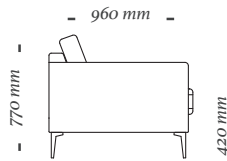

Mod c/ 2 br 25cm Assento 1200mm
1700x960x770mm