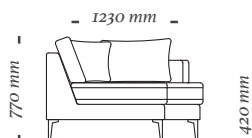

M O D E L

Banqueta Quadrada
1000x1000x420mm

Canto
920x920x720mm