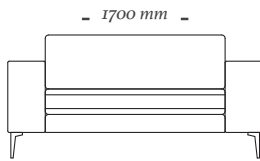

Mod c/ 2 br 25cm Assento 1200mm
1700x960x770mm