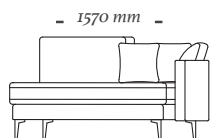

M O D E L

Banqueta Quadrada
1000x1000x420mm

Canto
920x920x720mm